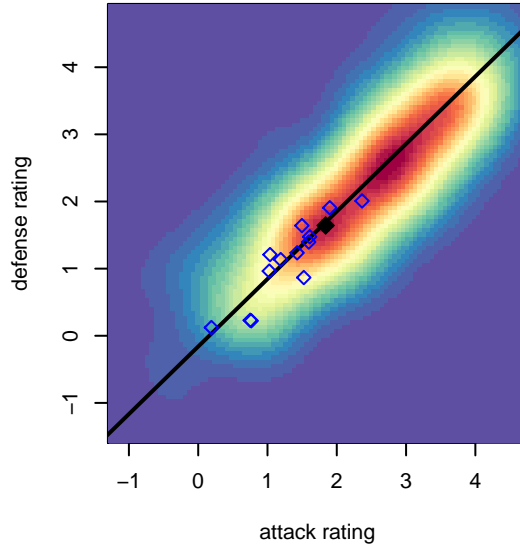

# West Narrows FC Blue G99

West Narrows FC  
 Gig Harbor, WA  
 G99 total strength=1302  
 attack=6.29 defense=5.17  
 fall league = PSPL Classic 2 U16

alt names used:  
 West Narrows Blue G99  
 West Narrows F.C. Blue 99  
 WEST NARROWS FC G99 (WA)

Venues played:  
 2015 Blast Off GU15-16  
 2015 PSPL Classic 2 U16  
 2015 WA Cup GU16 Gold/Silver U16

**West Narrows FC Blue G99**  
 Dots are actual minus expected GF (blue circles) and GA (red triangles).  
 Blue line is smoothed change in attack strength. Red is smoothed change in defense strength.

**attack and defense variance (black dot)  
relative to other teams  
and top 10 in region**

**attack and defense rating  
relative to others at age  
and all opponents in last 13 months**

**Performance relative to 13 month average**