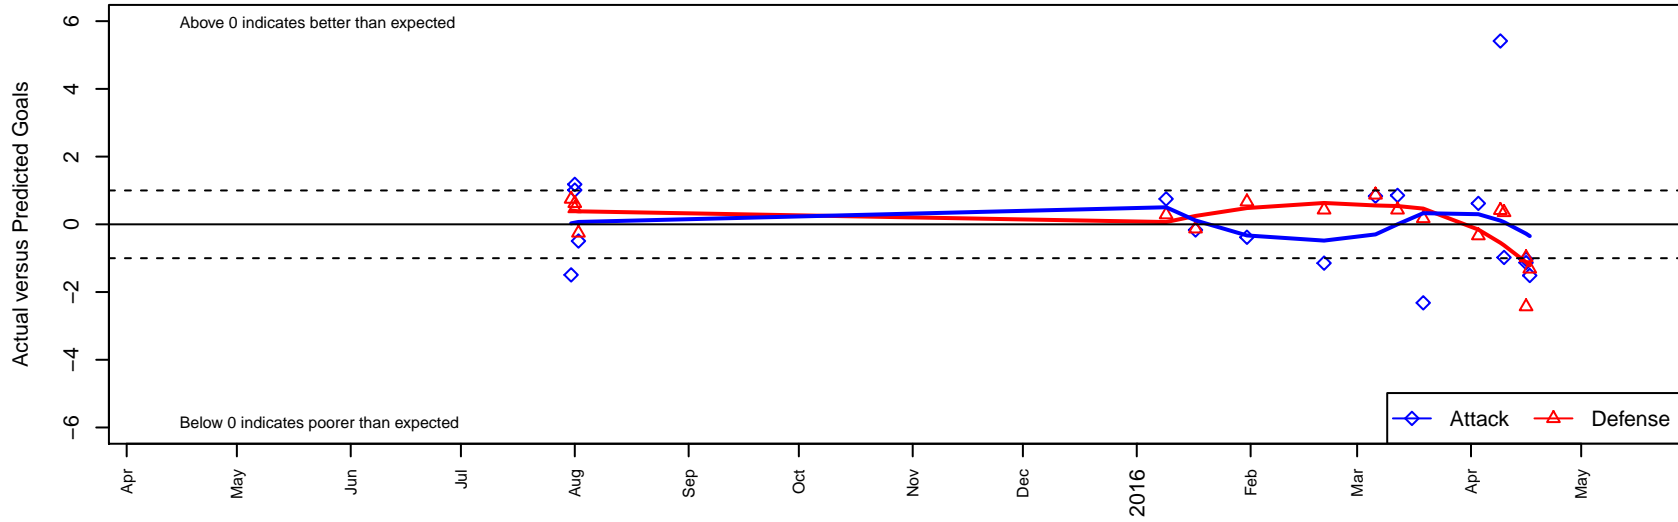

# West Narrows FC Blue G99

West Narrows FC  
 Gig Harbor, WA  
 G99 total strength=1302  
 attack=6.29 defense=5.17  
 fall league = PSPL Classic 2 U16

alt names used:  
 West Narrows Blue G99  
 West Narrows F.C. Blue 99  
 WEST NARROWS FC G99 (WA)

Venues played:  
 2015 Blast Off GU15-16  
 2015 PSPL Classic 2 U16  
 2015 WA Cup GU16 Gold/Silver U16

**West Narrows FC Blue G99**  
 Dots are actual minus expected GF (blue circles) and GA (red triangles).  
 Blue line is smoothed change in attack strength. Red is smoothed change in defense strength.

**attack and defense variance (black dot)  
relative to other teams  
and top 10 in region**

**attack and defense rating  
relative to others at age  
and all opponents in last 13 months**

**Performance relative to 13 month average**