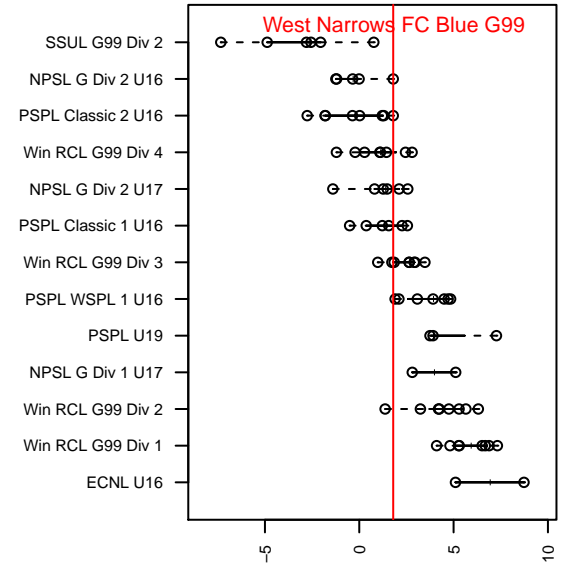

# West Narrows FC Blue G99

West Narrows FC  
 Gig Harbor, WA  
 G99 total strength=1302  
 attack=6.29 defense=5.17  
 fall league = PSPL Classic 2 U16

alt names used:  
 West Narrows Blue G99  
 West Narrows F.C. Blue 99  
 WEST NARROWS FC G99 (WA)

Venues played:  
 2015 Blast Off GU15-16  
 2015 PSPL Classic 2 U16  
 2015 WA Cup GU16 Gold/Silver U16

**West Narrows FC Blue G99**  
 Dots are actual minus expected GF (blue circles) and GA (red triangles).  
 Blue line is smoothed change in attack strength. Red is smoothed change in defense strength.

**attack and defense variance (black dot)  
relative to other teams  
and top 10 in region**

**attack and defense rating  
relative to others at age  
and all opponents in last 13 months**

**Performance relative to 13 month average**