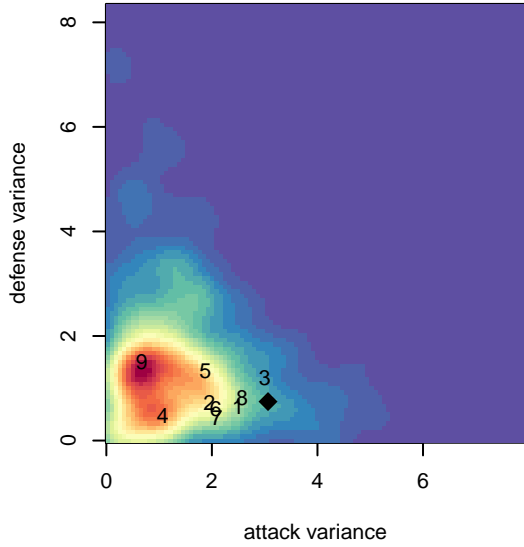

# West Narrows FC Blue G99

West Narrows FC  
 Gig Harbor, WA  
 G99 total strength=1302  
 attack=6.29 defense=5.17  
 fall league = PSPL Classic 2 U16

alt names used:  
 West Narrows Blue G99  
 West Narrows F.C. Blue 99  
 WEST NARROWS FC G99 (WA)

Venues played:  
 2015 Blast Off GU15-16  
 2015 PSPL Classic 2 U16  
 2015 WA Cup GU16 Gold/Silver U16

**West Narrows FC Blue G99**  
 Dots are actual minus expected GF (blue circles) and GA (red triangles).  
 Blue line is smoothed change in attack strength. Red is smoothed change in defense strength.

**attack and defense variance (black dot)  
relative to other teams  
and top 10 in region**

**attack and defense rating  
relative to others at age  
and all opponents in last 13 months**

**Performance relative to 13 month average**