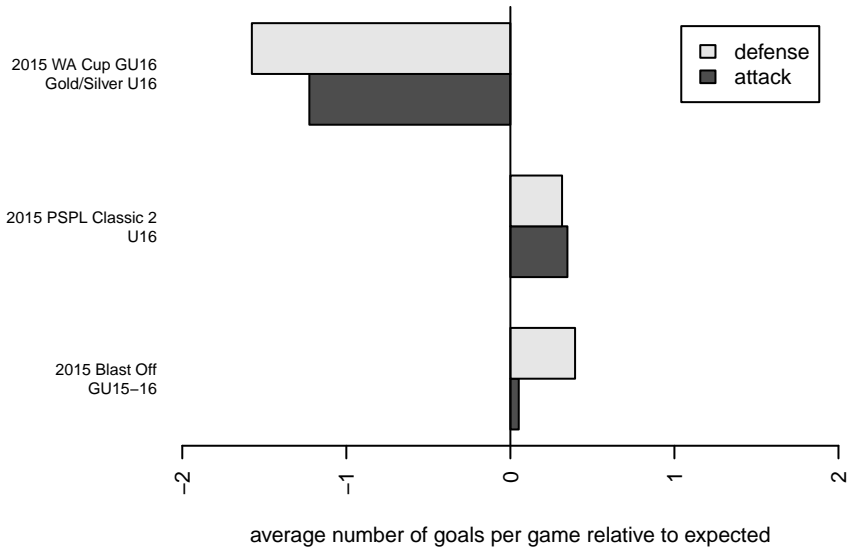

# West Narrows FC Blue G99

West Narrows FC  
 Gig Harbor, WA  
 G99 total strength=1302  
 attack=6.29 defense=5.17  
 fall league = PSPL Classic 2 U16

alt names used:  
 West Narrows Blue G99  
 West Narrows F.C. Blue 99  
 WEST NARROWS FC G99 (WA)

Venues played:  
 2015 Blast Off GU15-16  
 2015 PSPL Classic 2 U16  
 2015 WA Cup GU16 Gold/Silver U16

**West Narrows FC Blue G99**  
 Dots are actual minus expected GF (blue circles) and GA (red triangles).  
 Blue line is smoothed change in attack strength. Red is smoothed change in defense strength.

**attack and defense variance (black dot)  
relative to other teams  
and top 10 in region**

**attack and defense rating  
relative to others at age  
and all opponents in last 13 months**

**Performance relative to 13 month average**