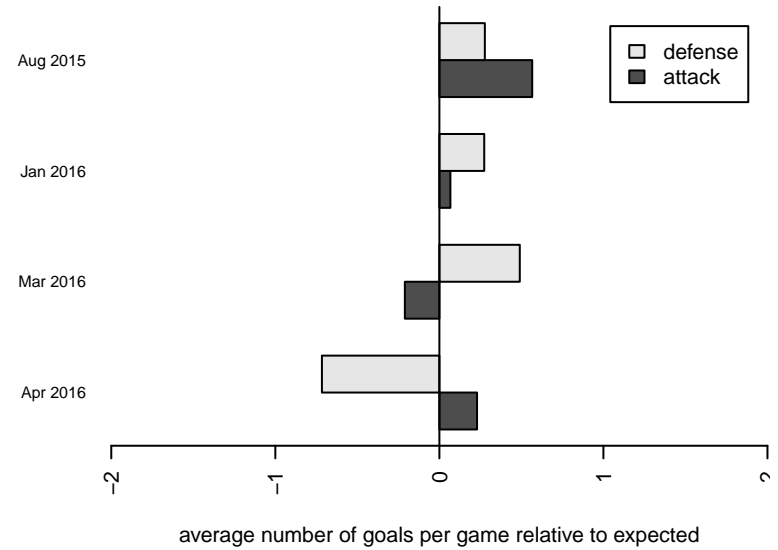

Performance relative to 13 month average